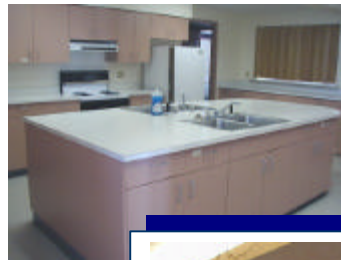

Kitchen

China &
Silverware
Available