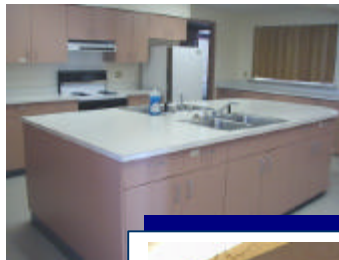

**Spacious Parking and Easy
Access!**

Hartley Community Center

**820 2nd St. NE
Hartley, Iowa 51346**

**712-728-3024
or
712-728-2045**

Large Banquet Room

The Large Room can seat over 400 people. You can choose to use round or rectangular tables. Window access to the kitchen. Bar can be closed off if you prefer.

Window access to the kitchen.

Kitchen

China &
Silverware
Available

Bar

Stocked
&
Staffed

Whatever your event, choose the accommodation that's right for you.

Rental Fees:

Entire Facility	\$250.00
Large Room	\$200.00
Small Room	\$ 60.00