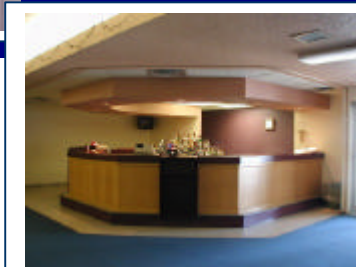

The wooden dance floor is the largest and finest in the area. Adjacent to the dance floor is a stage area perfect for your band, DJ or speaker.

Small Meeting Room

The Small Room can seat over 60 people. This room is great for small parties or business meetings.

Window access to the kitchen.

Kitchen

China &
Silverware
Available

Bar

Stocked
&
Staffed

Whatever your event, choose the accommodation that's right for you.

Rental Fees:

Entire Facility	\$250.00
Large Room	\$200.00
Small Room	\$ 60.00